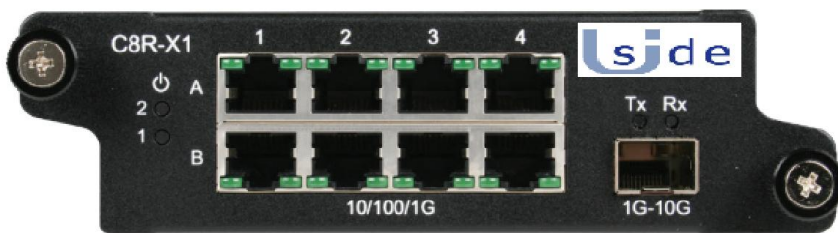

Booster

Network Packet Broker Optimization

Enhancing ROI up to 800%

C8P-X1

Portable model

C8R-X1

Rack-mountable model
Up to 3 in 1U rack space

CONVENTIONAL 4 in-line links use 8 ports

BOOSTER 4 in-line links use 1 port

1. 특징

- 8개의 10/100/1000 RJ45 Link를 1개의 SFP+ 1G~10G Network로 데이터를 모아서 출력.
- 전원 OFF시 -->바이패스모드전환->No Packet Loss->네트워크서비스 단절 無.
- 전원 이중화

2. 제품사양

모델명	C8R-X1
Network Links	4개
Monitor Links	1개
Connector	8 x RJ45 8PIN
LED	18 X SPEED and Link Activity, 2Power LED
DIMENSION	120mm*190mm*41mm
무게	778g
설치	랙마운트(1U 공간에 3개장착)/ Standalone
인증	ROHS, CE