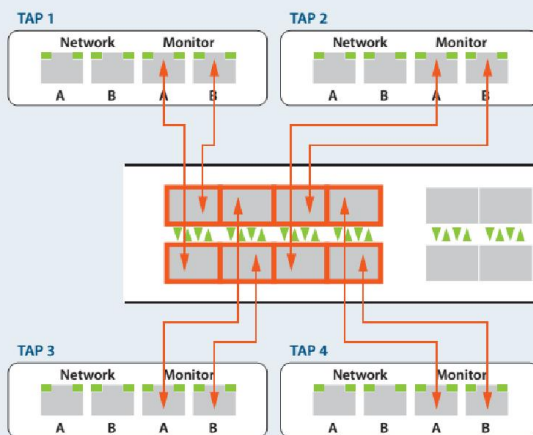

Booster

Network Packet Broker Optimization

Enhancing ROI up to 800%

C8P-X1

Portable model

C8R-X1

Rack-mountable model
Up to 3 in 1U rack space

CONVENTIONAL 4 in-line links use 8 ports

BOOSTER 4 in-line links use 1 port

1. 특징

- 8개의 10/100/1000 RJ45 Link를 1개의 SFP+ 1G~10G Network로 데이터를 모아서 출력.
- 전원 OFF시 -->바이패스모드전환->No Packet Loss->네트워크서비스 단절 無.
- 전원 이중화

2. 제품사양

모델명	C8R-X1
Network Links	4개
Monitor Links	1개
Connector	8 x RJ45 8PIN
LED	18 X SPEED and Link Activity, 2Power LED
DIMENSION	120mm*190mm*41mm
무게	778g
설치	랙마운트(1U 공간에 3개장착)/ Standalone
인증	ROHS, CE