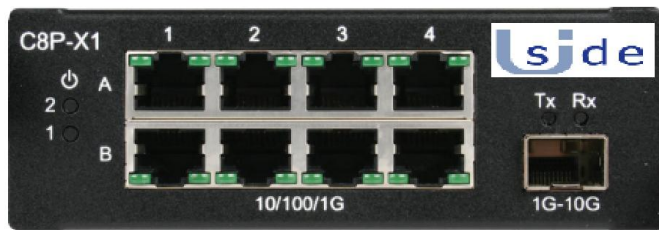

Booster

Network Packet Broker Optimization

Enhancing ROI up to 800%

C8P-X1

Portable model

C8R-X1

Rack-mountable model
Up to 3 in 1U rack space

CONVENTIONAL 4 in-line links use 8 ports

BOOSTER 4 in-line links use 1 port

1. 특징

- 8개의 10/100/1000 RJ45 Link를 1개의 SFP+ 1G~10G Network로 데이터를 모아서 출력.
- 전원 OFF시 -->바이패스모드전환->No Packet Loss->네트워크서비스 단절 無.
- 전원 이중화

2. 제품사양

모델명	C8R-X1
Network Links	4개
Monitor Links	1개
Connector	8 x RJ45 8PIN
LED	18 X SPEED and Link Activity, 2Power LED
DIMENSION	120mm*190mm*41mm
무게	778g
설치	랙마운트(1U 공간에 3개장착)/ Standalone
인증	ROHS, CE