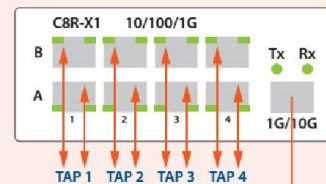

Booster

Network Packet Broker Optimization

Enhancing ROI up to 800%

C8P-X1

Portable model

C8R-X1

Rack-mountable model
Up to 3 in 1U rack space

CONVENTIONAL 4 in-line links use 8 ports

BOOSTER 4 in-line links use 1 port

1. 특징

- 8개의 10/100/1000 RJ45 Link를 1개의 SFP+ 1G~10G Network로 데이터를 모아서 출력.
- 전원 OFF시 -->바이패스모드전환->No Packet Loss->네트워크서비스 단절 無.
- 전원 이중화

2. 제품사양

모델명	C8R-X1
Network Links	4개
Monitor Links	1개
Connector	8 x RJ45 8PIN
LED	18 X SPEED and Link Activity, 2Power LED
DIMENSION	120mm*190mm*41mm
무게	778g
설치	랙마운트(1U 공간에 3개장착)/ Standalone
인증	ROHS, CE